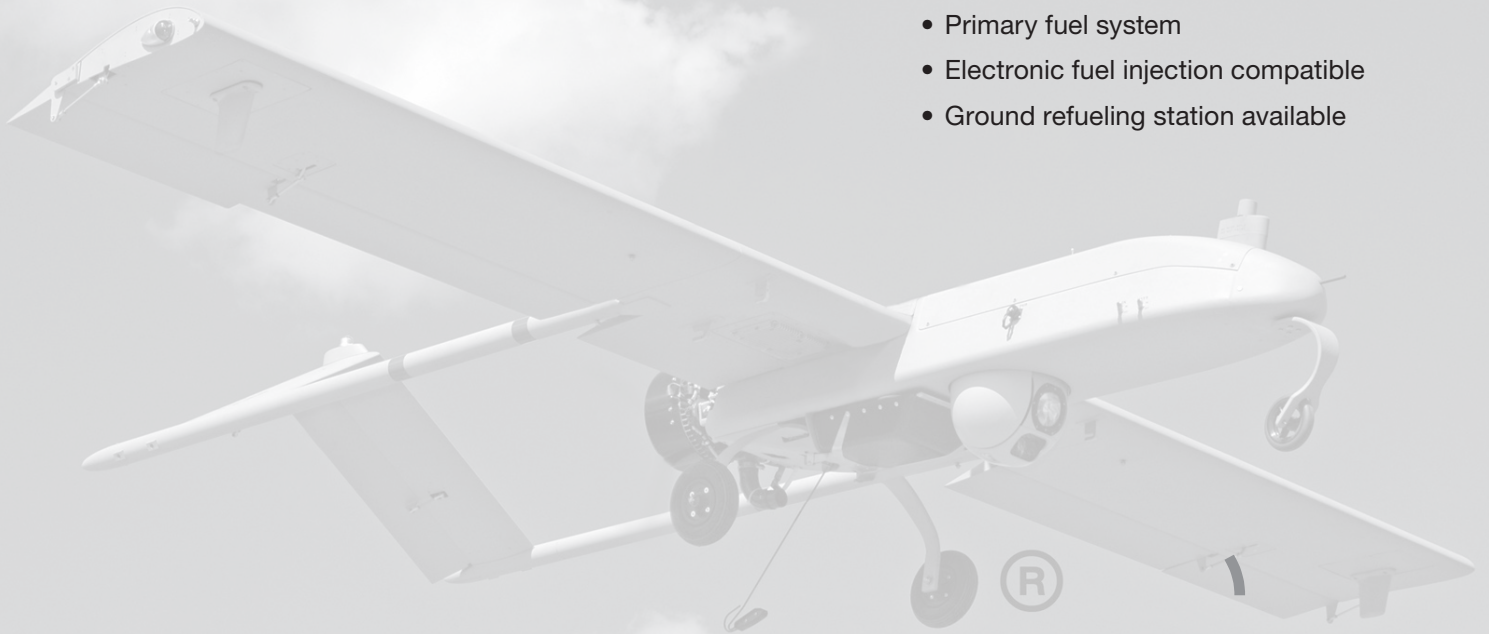

SHADOW® 200 ENHANCED FUEL SYSTEM (EFS)

FEATURES

- Installation of two bladders
- Primary fuel system
- Electronic fuel injection compatible
- Ground refueling station available

AVG. MINIMUM USABLE FUEL

Shadow and its image are registered trademarks of TEXTRON Corp.